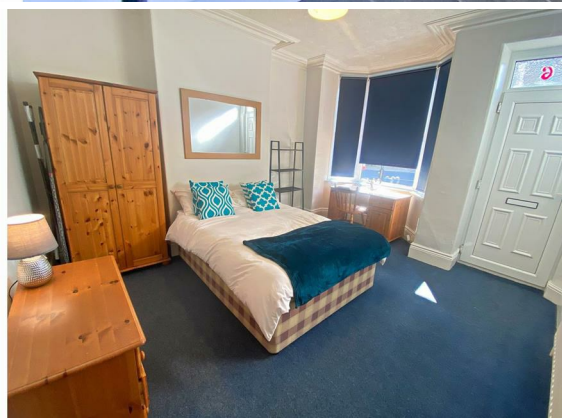

5 Bed
House - Terraced
located in

£434 PCM

Tapton
ESTATES

DIRECTIONS

CONTACT

8-10 Broomhall Road
Sheffield
S10 2DR

E: info@taptonestates.co.uk
T: 0114 268 3325
www.taptonestates.co.uk